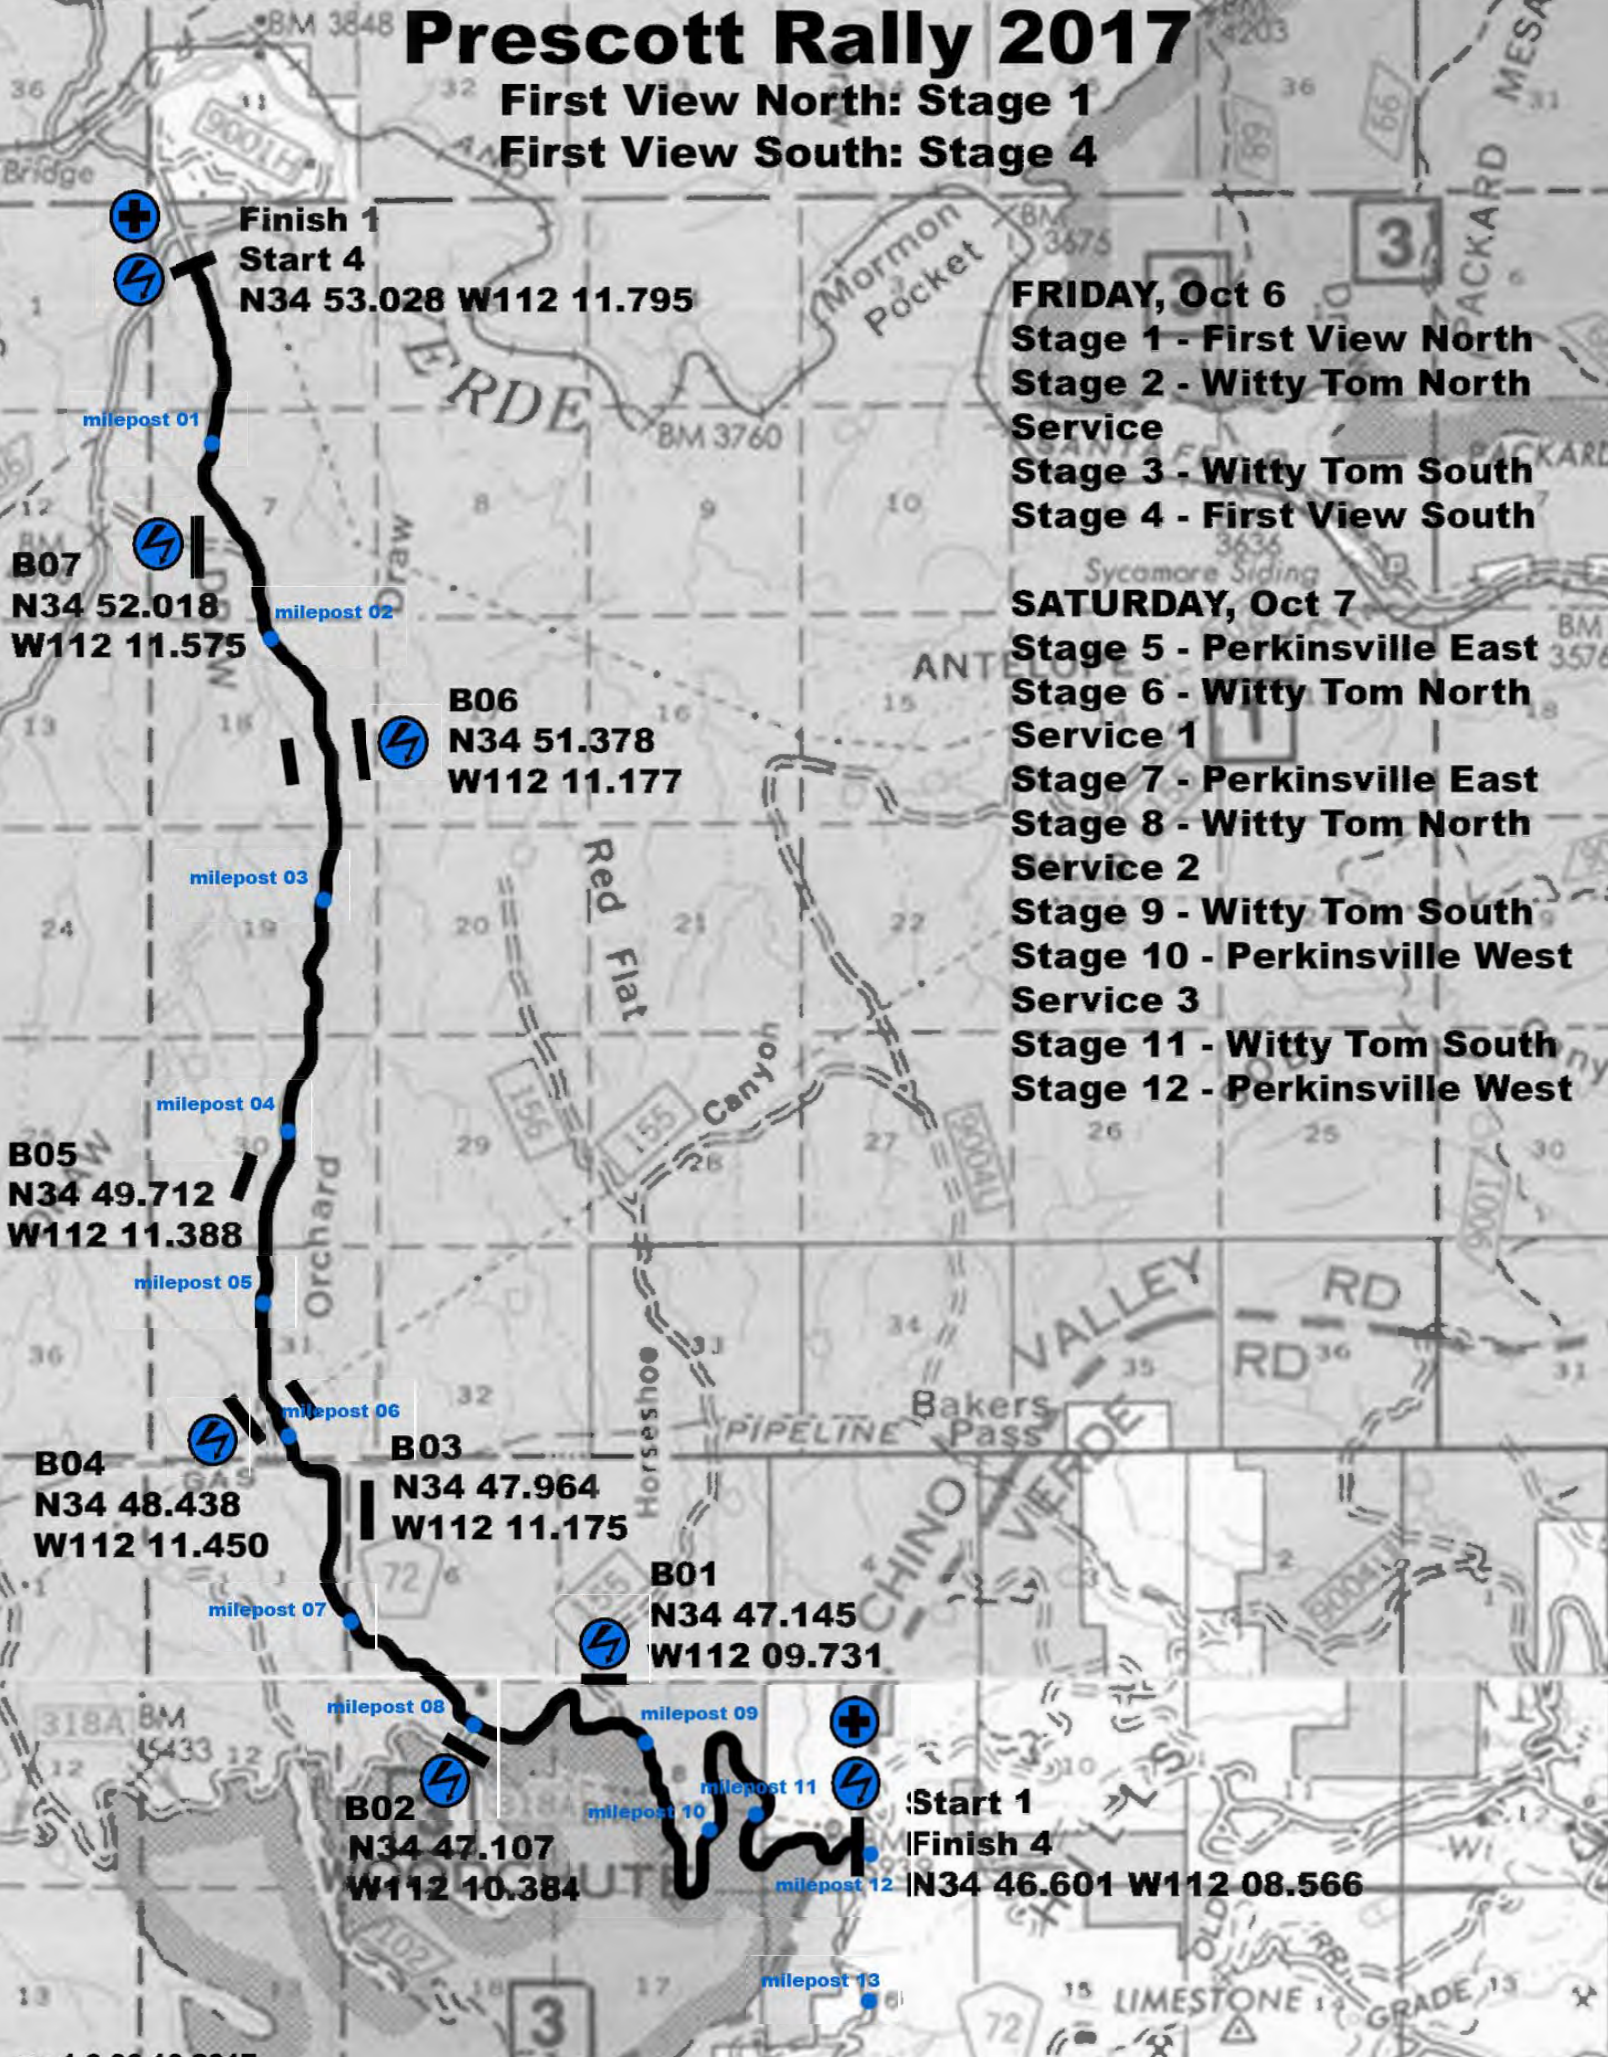

Prescott Rally 2017

October 6-7

Prescott Rally 2017

First View North: Stage 1

First View South: Stage 4

FRIDAY, Oct 6

Stage 1 - First View North

Stage 2 - Witty Tom North

Service

Stage 3 - Witty Tom South

Stage 4 - First View South

SATURDAY, Oct 7

Stage 5 - Perkinsville East

Stage 6 - Witty Tom North

Service 1

Stage 7 - Perkinsville East

Stage 3 - Witty Tom South

Stage 4 - First View South

SATURDAY, Oct 7

Stage 5 - Perkinsville East

Stage 6 - Witty Tom North

Service 1

Stage 7 - Perkinsville East

Stage 8 - Witty Tom North

SATURDAY, Oct 7

- Stage 5 - Perkinsville East
- Stage 6 - Witty Tom North
- Service 1
- Stage 7 - Perkinsville East
- Stage 8 - Witty Tom North
- Service 2
- Stage 9 - Witty Tom South
- Stage 10 - Perkinsville West
- Service 3
- Stage 11 - Witty Tom South
- Stage 12 - Perkinsville West